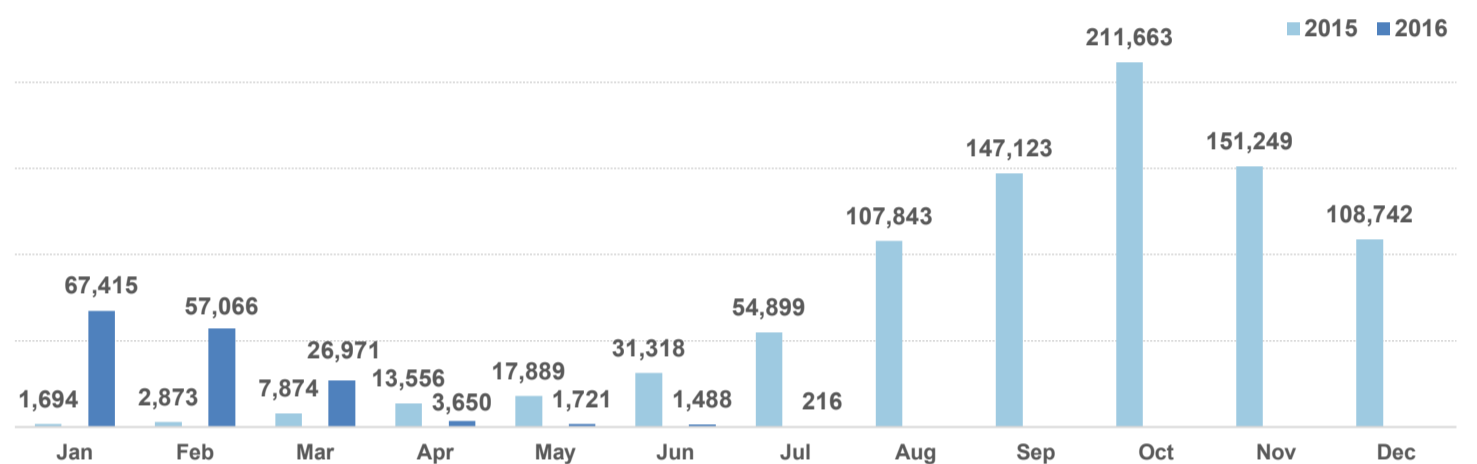

Total arrivals in Greece (Jan - 07 Jul 2016): 158,527

Total arrivals in Greece during Jul 2016: 216

Average daily arrivals during Jul 2016: 31

Average daily arrivals during Jun 2016: 50

Estimated departures from islands to Mainland: 43

Dead and missing
272 dead - 152 missing (2015)
148 dead - 46 missing (6 June 2016)

(Source: Hellenic Coast Guard, Greek territorial waters)

Arrivals per month

Estimated # of arrivals during the last seven days

(Based on arrivals or registration figures as provided by authorities, arrows indicating higher or lower number based on the day before)

1-07-2016	▼	1
2-07-2016	▲	44
3-07-2016	▼	42
4-07-2016	▼	35
5-07-2016	▲	94
6-07-2016	▼	0
7-07-2016	▶	0