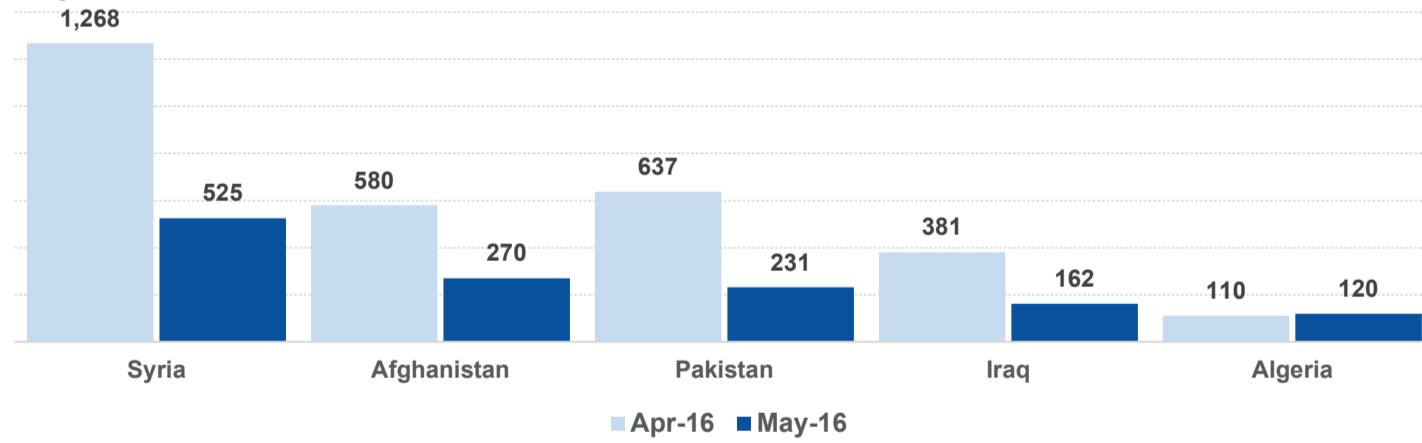

Top nationalities of arrivals in Greece