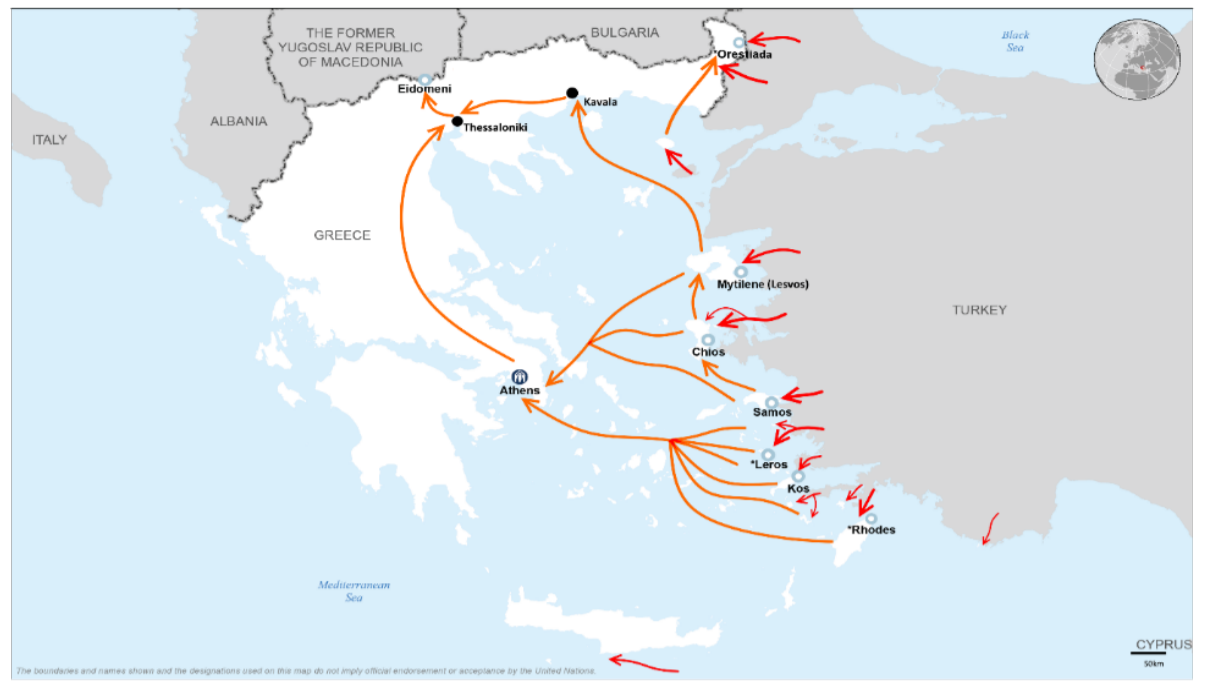

Total arrivals in Greece (Jan - 07 Jul 2016): 158,527

Total arrivals in Greece during Jul 2016: 216

Average daily arrivals during Jul 2016: 31

Average daily arrivals during Jun 2016: 50

Estimated departures from islands to Mainland: 43

Dead and missing
272 dead - 152 missing (2015)
148 dead - 46 missing (6 June 2016)

(Source: Hellenic Coast Guard, Greek territorial waters)

Arrivals per month

Estimated # of arrivals during the last seven days

(Based on arrivals or registration figures as provided by authorities, arrows indicating higher or lower number based on the day before)

1-07-2016	▼	1
2-07-2016	▲	44
3-07-2016	▼	42
4-07-2016	▼	35
5-07-2016	▲	94
6-07-2016	▼	0
7-07-2016	▶	0